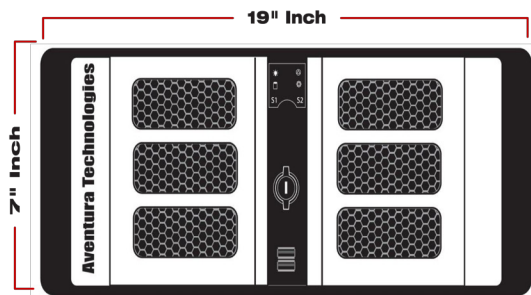

DIMENSIONS

SPECIFICATIONS

Hardware

CPU	Intel i7
RAM	12 GB
Video RAM	4 GB
Storage	Up to 24 TB
OS	Windows 7 Professional
Removable Media	BLU-RAY

Audio/Video

Video Display	2 HDMI / 2 DVI Out

Communication

LAN	Redundant 10/100/1000
Input Device	106-Key USB Keyboard / Optical USB Mouse

Resolution

Video Display Resolution	Analog Up to 4CIF (NTSC: 704X480,	Digital Up to 2560 x 1600

Environment

Operating Temperature	25 ~ 110° F (-3.8 ~ 43.3° C)

Electrical

Power Supply	500 W / 90 – 264 V

General

Weight	50 lbs (22.7 kg)
Dimensions	7 x 19 x 20 (178 x 482 x 508 mm)
Chassis	4U Rackmount
Encrypted Watermark	AES / MD5
Safety Standards	EN60950, UL1459
EMC Standards	EN55022 Class-B, EN50082-1
FCC	Part 15 Class-B, VCCI Class-2
Warranty	3 Years

AVAILABLE MODELS

Part Number	Description
CWS-4DV-RM-SS	Rackmount Client Workstation with Six-Core Processor, 4 Digital Video Outputs, 1.5 TB Storage and Blu-Ray Burner

* The latest product information / specification can be found at www.guardianbodycam.com

COMPLEMENTARY PRODUCTS

PID-AIS

PID-ASZC